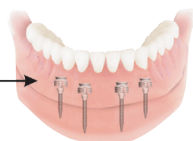

ARE YOU TIRED OF MISSING TEETH OR LOOSE DENTURES?

MINI DENTAL IMPLANTS COULD BE THE SOLUTION FOR YOU!

WHAT ARE MINI DENTAL IMPLANTS?

Mini dental implants are titanium screws that can replace the root of missing teeth or stabilize loose dentures. Mini implants are thinner in size making them easier to fit into resorbed bone. For dentures and partials, a housing is attached precisely inside your appliance to hold it in place securely with an o-ring and functions like a button, snapping in and out. Mini dental implants may also be an excellent option for replacing missing teeth as a more affordable option than standard dental implants.

OUR IDEAL PATIENT

- Missing Teeth
- Loose Dentures
- Tired of Adhesive

REPLACE MISSING TEETH

Implant Placed

Smile Restored

SECURE LOOSE DENTURES

Enjoy Eating Again!

CALL TODAY TO SCHEDULE YOUR
FREE MINI DENTAL IMPLANT EVALUATION