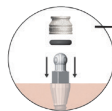

ARE YOU TIRED OF MISSING TEETH OR LOOSE DENTURES?

MINI DENTAL IMPLANTS COULD BE THE SOLUTION FOR YOU!

WHAT ARE MINI DENTAL IMPLANTS?

Mini dental implants are titanium screws that can replace the root of missing teeth or stabilize loose dentures. Mini implants are thinner in size making them easier to fit into resorbed bone. For dentures and partials, a housing is attached precisely inside your appliance to hold it in place securely with an o-ring and functions like a button, snapping in and out. Mini dental implants may also be an excellent option for replacing missing teeth as a more affordable option than standard dental implants.

OUR IDEAL PATIENT

- Missing Teeth
- Loose Dentures
- Tired of Adhesive

REPLACE MISSING TEETH

Implant Placed

Smile Restored

SECURE LOOSE DENTURES

Enjoy Eating Again!

CALL TODAY TO SCHEDULE YOUR
FREE MINI DENTAL IMPLANT EVALUATION